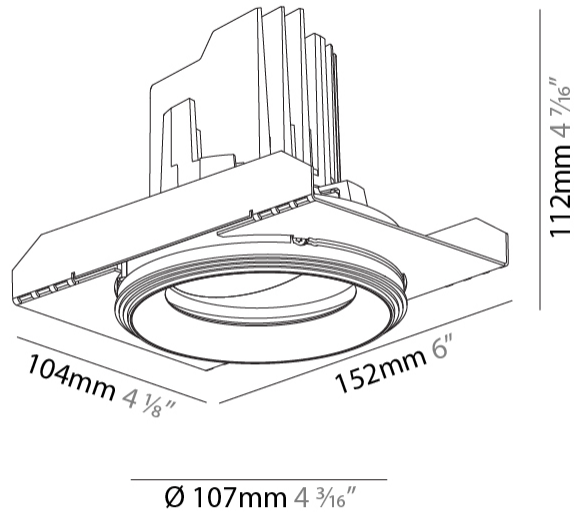

PHYSICAL

Shape: Round
Diameter (mm): 107
Diameter (in): 4 3/16
Height (mm): 112
Height (in): 4 7/16
Ceiling Thickness (mm): 10 / 12.5 / 15 / 25
Ceiling Thickness (in): 3/8 or 1/2 or 9/16 or 1
Min. Recessing Depth (mm): 130
Min. Recessing Depth (in): 5 1/8
Light Distribution: Adjustable / Downlight
Weight (kg): 0.557
Weight (lbs): 1.227
Fixture Finish: SSR / BKV / CWI / CRY / HAB / UFT / ITA / RUA / FTG / MYG / LOD / PUS / FRO / FUP / KIA / POP / BLS / SPG / MEY / GOH / GUM / CHC / COM / ABZ / JAG / OBR / MOS / ROR
Fixture Material: Aluminum Die Cast
Cut-out Measurements: $\square$ 111mm / 4 3/8"
Upon Request: Unique Ceiling Thickness

ELECTRICAL

Lamp Type: LED (Zhaga Standard)
Input Wattage (W): 15.5
Total Output Wattage (W): 14.5
Dimming: Tri-Mode (Non-Dimming and Phase Dimming (120Vac only) and 0-10V Dimming)
Driver Included: No
Driver Location: Recessed Housing
Driver Type: Constant Current - Universal
Driver Class: Class 2
Housing: See components
Input Voltage (V): 120 - 277
Constant Current (MA): 500

LED

Number of LEDs: 1
Color Temperature (°K): 2700 / 3000 / 3500 / 4000
Max. Delivered Lumen (lm): 940 / 980 / 1029 / 1050
CRI: >90 CRI
Efficiency (%): 87.9 / 88.4 / 87.9 / 87.9
Lamp Life (hrs): 50000
Upon Request: RGB-W Tunable White Special Color Temperature Special LED

OPTICAL

Reflector: 20 / 40 / 60
Adjustability: Rotational 355°; Tilt 30°
Upon Request: Special Beam Angles

RATINGS AND CERTIFICATIONS